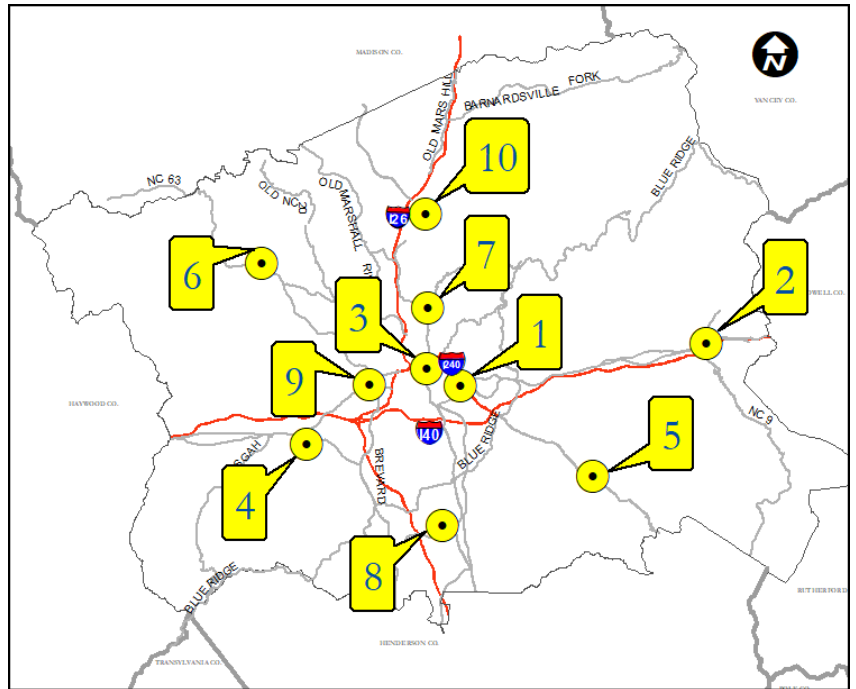

Early Voting Sites:

1. **Asheville Mall** (McAlister's entrance /near Dillard's)- 3 South Tunnel Rd, Asheville 28805
2. **Black Mountain Library** - 105 N. Dougherty St, Black Mountain 28711
3. **Election Services Warehouse** - (in lieu of BOE) - 50 Coxe Ave, Asheville 28801
4. **Enka-Candler Library** - 1404 Sand Hill Rd, Candler 28715
5. **Fairview Library** – 1 Taylor Rd, Fairview 28730
6. **Leicester Library** – 1561 Alexander Rd, Leicester 28748
7. **North Asheville Library** – 1030 Merrimon Ave, Asheville 28804
8. **South Buncombe Library** – 260 Overlook Rd, Asheville 28803
9. **West Asheville Library** – 942 Haywood Rd, Asheville 28806
10. **Weaverville Town Hall** – 30 South Main St, Weaverville 28787

Hours of Operation:

				Thursday 2/13	Friday 2/14	Saturday 2/15
				All Sites 8:00 am - 7:30 pm	All Sites 8:00 am - 7:30 pm	Closed
Sunday 2/16	Monday 2/17	Tuesday 2/18	Wednesday 2/19	Thursday 2/20	Friday 2/21	Saturday 2/22
Closed	All Sites 8:00 am - 7:30 pm	All Sites 8:00 am - 7:30 pm	All Sites 8:00 am - 7:30 pm	All Sites 8:00 am - 7:30 pm	All Sites 8:00 am - 7:30 pm	All Sites 10:00 am - 6:00 pm
Sunday 2/23	Monday 2/24	Tuesday 2/25	Wednesday 2/26	Thursday 2/27	Friday 2/28	Saturday 2/29
All Sites 10:00 am - 6:00 pm	All Sites 8:00 am - 7:30 pm	All Sites 8:00 am - 7:30 pm	All Sites 8:00 am - 7:30 pm	All Sites 8:00 am - 7:30 pm	All Sites 8:00 am - 7:30 pm	All Sites 8:00 am - 3:00 pm